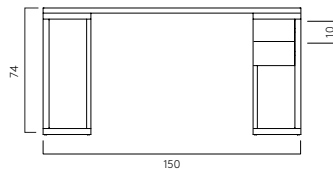

### OUTLINE DESK

Item: 400400469

Material: Oiled Oak/Stainless Steel

Size: W150 x L70 x H74 cm

DKK 36.000 | EUR 5.290 | NOK 54.500  
SEK 56.000 | GBP 4.700 | CHF 5.700

OUTLINE DESK

OUTLINE CHAIR