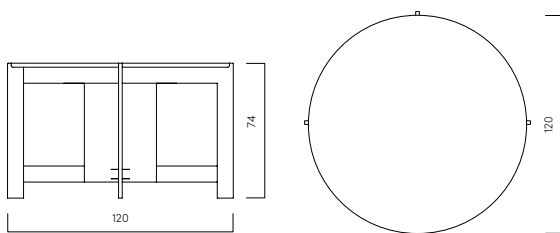

COLLECTOR DINING TABLE