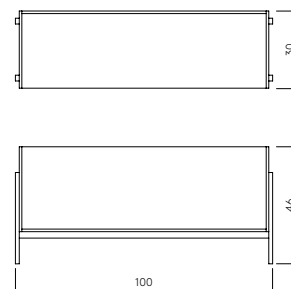

STACK FLOOR SHELF - TOP/MID/BOTTOM