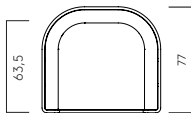

MODERNIST LOUNGE CHAIR