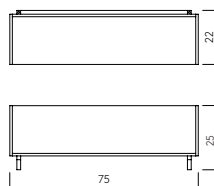

STACK WALL SHELF