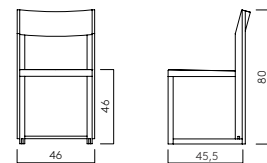

### OUTLINE DESK

Item: 400400469

Material: Oiled Oak/Stainless Steel

Size: W150 x L70 x H74 cm

DKK 36.000 | EUR 5.290 | NOK 54.500  
SEK 56.000 | GBP 4.700 | CHF 5.700

OUTLINE DESK

OUTLINE CHAIR