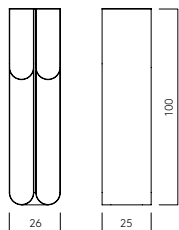

CURVED PEDISTAL