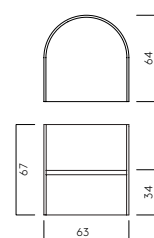

BAUHAUS LOUNGE CHAIR