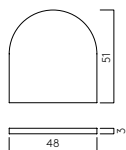

BAUHAUS DINING CHAIR CUSHION