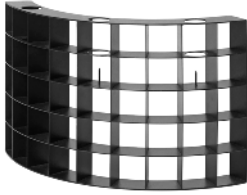

Candleholders

NEW

MESH CANDLE HOLDER
Item: 126100200
Colour: Black
Material: Powder Coated Steel
Size: W3 x L28 x H17 cm

DKK 1.600 | EUR 249 | NOK 2.500
SEK 2.600 | GBP 220 | CHF 260