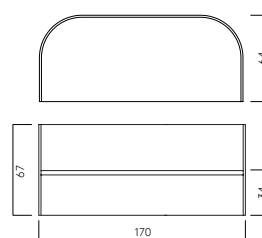

BAUHAUS LOUNGE BENCH