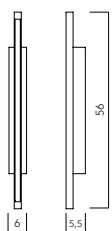

GEOMETRIC WALL LAMP SMALL