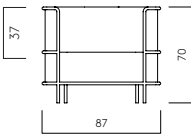

MODERNIST LOUNGE CHAIR