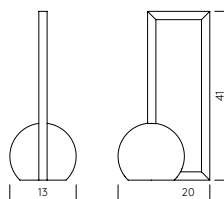

GEOMETRIC TABLE LAMP