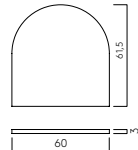

BAUHAUS LOUNGE CHAIR CUSHION