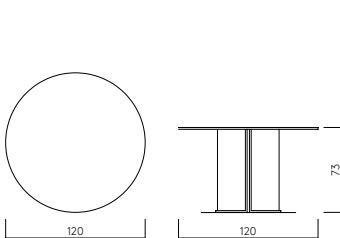

BAUHAUS DINING TABLE