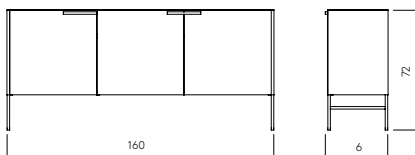

GRID SIDEBOARD