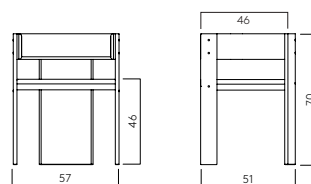

COLLECTOR DINING CHAIR