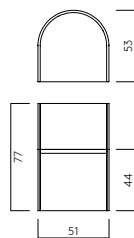

BAUHAUS DINING CHAIR