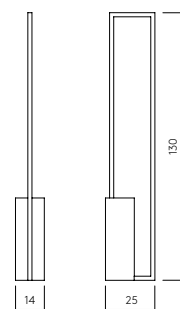

GEOMETRIC FLOOR LAMP