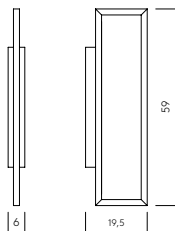

GEOMETRIC WALL LAMP LARGE