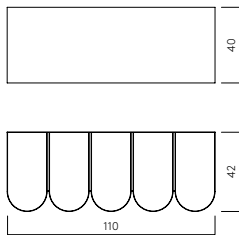

CURVED BENCH