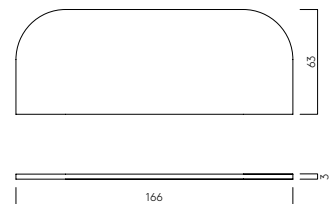

BAUHAUS LOUNGE BENCH CUSHION