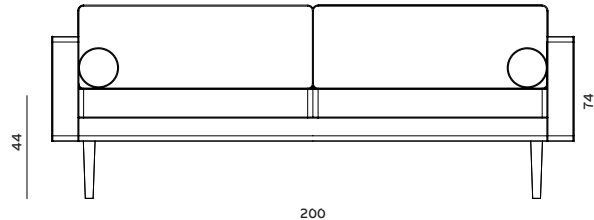

Wind / Velvet

The Wind collection offers interesting furniture pieces that master the delicate balance between straightforward Nordic minimalism and a soft, intimate expression.

The collection is upholstered with our classical thick velvet, making them as exquisite to look at as they are to touch.

MATERIALS & CONSTRUCTION

Textile name: Velvet
Composition: 100% Polyester
Martindale: 45.000
Pilling: 4
Frame: Chipboard frame and solid wood
Foam: CME FR foam
Legs: Oak / Beech
Design: Broste Copenhagen
Manufactured: Europe
Certifications:
EN-16139
EN1021-1
EN1021-2

Care: Vacuum regularly or brush with a soft clothes brush - always in the direction of the nap. Dry clean only.

To see the specifications of each fabric please go to overview on page 392 - 393.

Size: W84 x D88 x H74 cm, SH44 x SD58 cm
Sales Unit: 1 pcs

Size: W200 x D88 x H74 cm, SH44 x SD58 cm
Sales Unit: 1 pcs

TEXTILE VELVET

TEXTILE VELVET

SIZES

SOFA