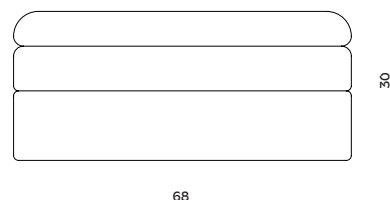

POND POUF / GABRIEL SELECT

Size: Ø68 x H30 cm
Sales Unit: 1 pcs
Care: Dry clean

31001146 Ocher

Freight is included in the prices within Europe. Denmark and overseas markets are subject to freight charges.