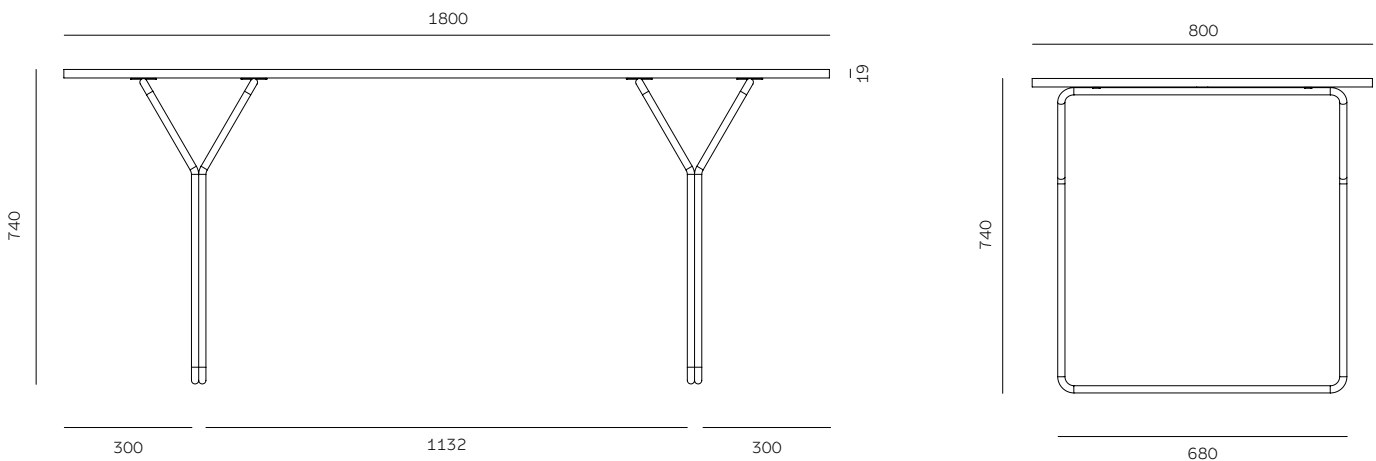

BERIT DINING TABLE

Size: W80 x L180 x H74 cm, S/2
Sales Unit: 1 pcs
Material: Legs: Powder-coated steel, Top Plate: Laquered ash veneer
Care: Wipe with a soft, damp cloth

31000324 Black   31000325 Grey

SIZES