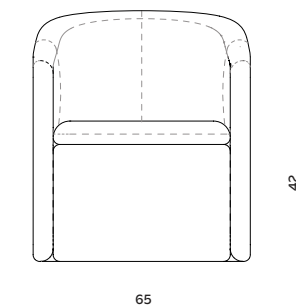

POND POUF / GABRIEL SELECT

Size: Ø38 x H42 cm
Sales Unit: 1 pcs
Care: Dry clean

31001143 Blue