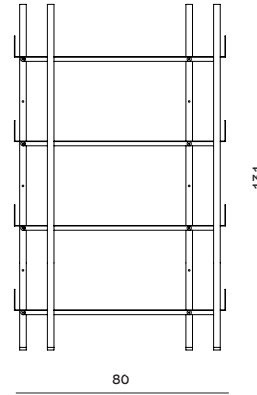

32000103
White

32000102
Black

NOBUKO BOOKCASE 4 SHELVES

Size: W80 x D30 x H131 cm
Sales Unit: 1 pcs
Material: Powder coated iron