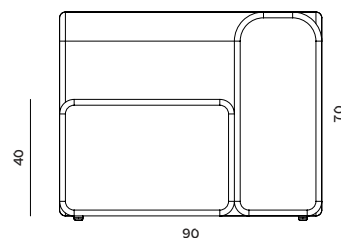

SIZES

Freight is included in the prices within Europe. Denmark and overseas markets are subject to freight charges.