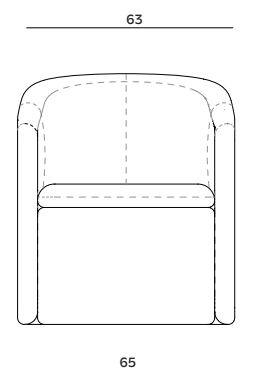

Pond Chair and Pouf

POND ARMCHAIR / SIENA

Size: W65 x D65 x H75 cm,
SH42 x SD52 cm
Sales Unit: 1 pcs
Care: Dry clean

31001092 Latte
31001096 Ocher

POND POUF / SIENA

Size: Ø38 x H42 cm
Sales Unit: 1 pcs
Care: Dry clean

31002025 Beige
31001106 Ocher
31000204 Blue
31000202 Rusty Shades
31000200 Rose Shades

MATERIALS & CONSTRUCTION

Textile name: Siena
Composition: 54% Polyester/
36% Viscose/ 10% Linen
Martindale: 90.000
Pilling: 3-4

Frame: Chipboard frame and
solid wood
Foam: CME FR foam
Feet: Black polypropylene

Design: Broste Copenhagen
Manufactured: Europe

Certifications:
EN-16139
EN1021-1
EN1021-2

To see the specifications of each fabric please go to overview on page 392 - 393.

SIZES