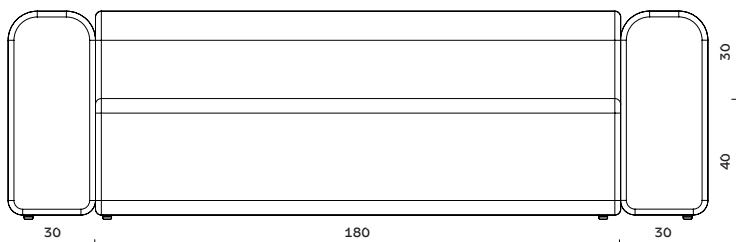

TEXTILE SIENA

SIZES