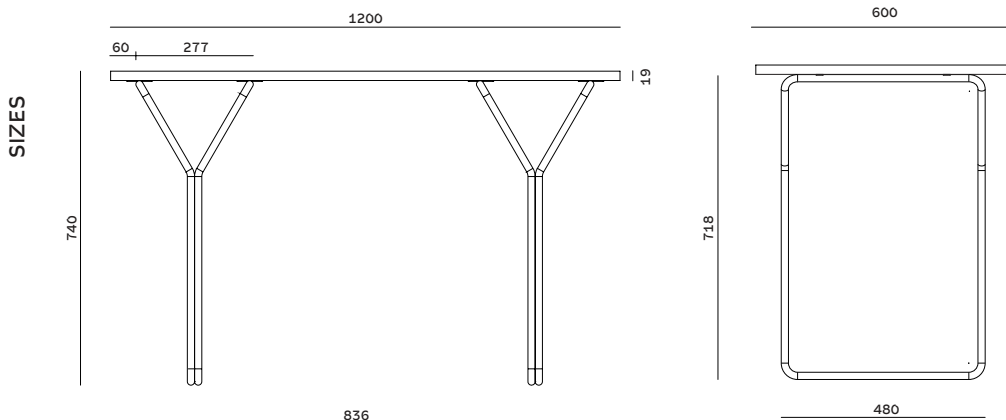

## BERIT DINING TABLE

**Size:** W80 x L180 x H74 cm, S/2  
**Sales Unit:** 1 pcs  
**Material:** Legs: Powder-coated steel, Top Plate: Laquered ash veneer  
**Care:** Wipe with a soft, damp cloth

31000324 Black    31000325 Grey

SIZES

Freight is included in the prices within Europe. Denmark and overseas markets are subject to freight charges.

**BERIT DESK**

**Size:** W60 x L120 x H74 cm  
**Sales Unit:** 1 pcs  
**Material:** Legs: Powder-coated steel, Top Plate: Laquered ash veneer  
**Care:** Wipe with a soft, damp cloth

31000317 Black    31000316 Grey

**BERIT DESK STICK**

**Size:** Ø3 x L51 cm  
**Sales Unit:** 1 pcs  
**Material:** Powder coated steel

**BERIT DESK SLEEVE**

**Size:** W40 x L33 cm  
**Sales Unit:** 1 pcs  
**Material:** 100% Cotton

**BERIT DESK POCKET**

**Size:** W55 x L40 cm  
**Sales Unit:** 1 pcs  
**Material:** 100% Cotton

31000319 Black    31000318 Grey

71210286 Black    71210285 Off White

71210288 Black    71210287 Off White