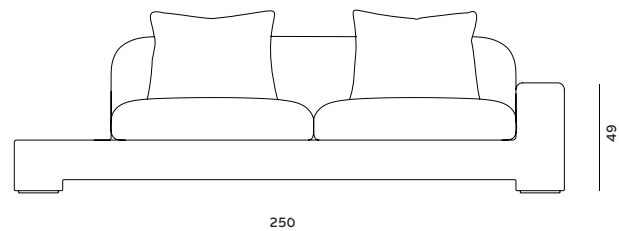

RIGHT SIDED

Freight is included in the prices within Europe.
Denmark and overseas markets are subject to freight charges.