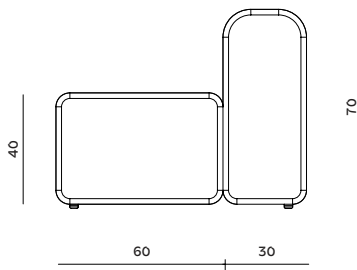

SIZES

POUF

CHAIR

CHAISE LONGUE

RIGHT CORNER

Freight is included in the prices within Europe.
Denmark and overseas markets are subject to freight charges.