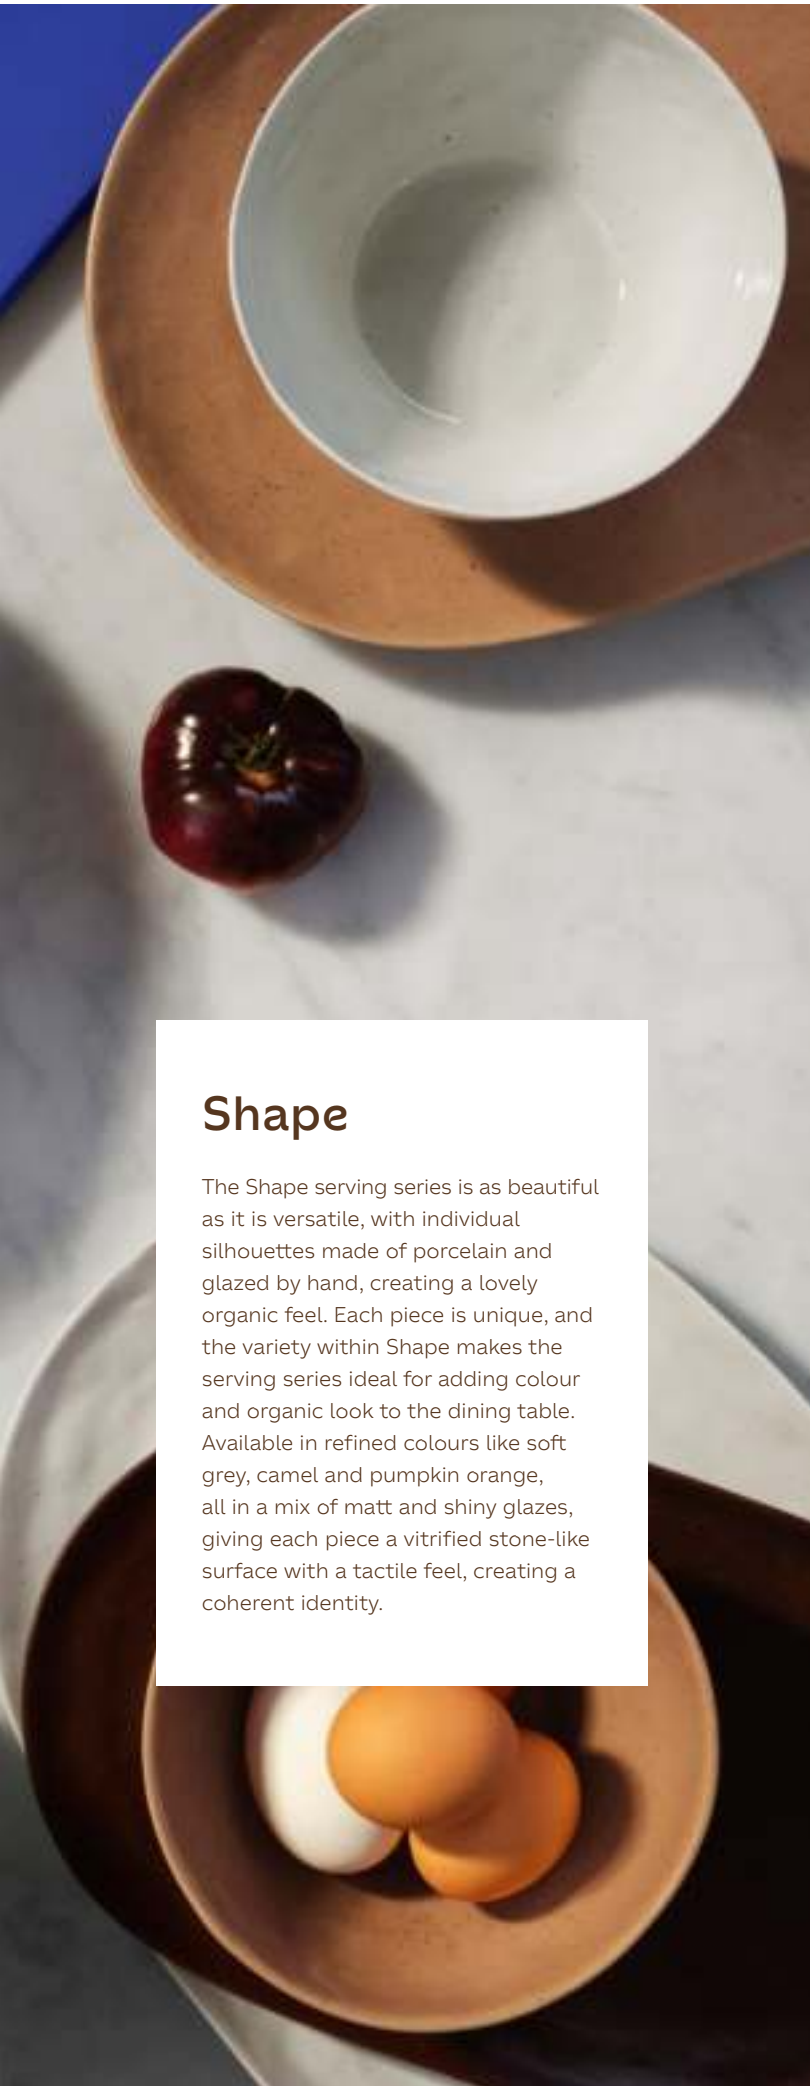

## Shape

The Shape serving series is as beautiful as it is versatile, with individual silhouettes made of porcelain and glazed by hand, creating a lovely organic feel. Each piece is unique, and the variety within Shape makes the serving series ideal for adding colour and organic look to the dining table. Available in refined colours like soft grey, camel and pumpkin orange, all in a mix of matt and shiny glazes, giving each piece a vitrified stone-like surface with a tactile feel, creating a coherent identity.