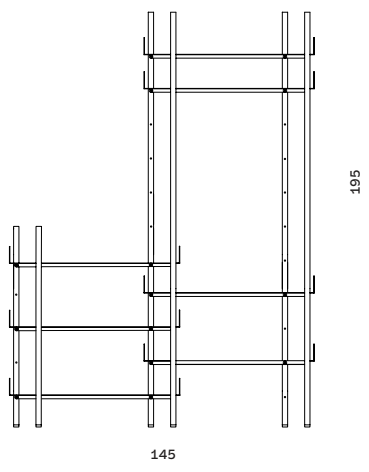

32001015
White

32001014
Black

NOBUKO BOOKCASE 7 SHELVES

Size: W145 x D30 x H195 cm
Sales Unit: 1 pcs
Material: Powder coated iron