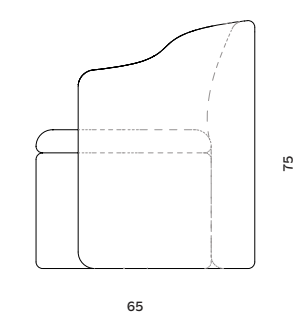

Pond Chair and Pouf

POND ARMCHAIR / SIENA

Size: W65 x D65 x H75 cm,
SH42 x SD52 cm
Sales Unit: 1 pcs
Care: Dry clean

31001092 Latte
31001096 Ocher

POND POUF / SIENA

Size: Ø38 x H42 cm
Sales Unit: 1 pcs
Care: Dry clean

31002025 Beige
31001106 Ocher
31000204 Blue
31000202 Rusty Shades
31000200 Rose Shades

MATERIALS & CONSTRUCTION

Textile name: Siena
Composition: 54% Polyester/
36% Viscose/ 10% Linen
Martindale: 90.000
Pilling: 3-4

Frame: Chipboard frame and
solid wood
Foam: CME FR foam
Feet: Black polypropylene

Design: Broste Copenhagen
Manufactured: Europe

Certifications:
EN-16139
EN1021-1
EN1021-2

To see the specifications of each fabric please go to overview on page 392 - 393.

SIZES