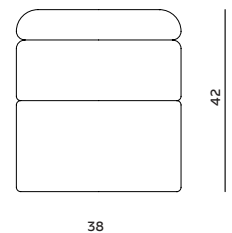

Pond Chair and Pouf

POND ARMCHAIR / SIENA

Size: W65 x D65 x H75 cm,
SH42 x SD52 cm
Sales Unit: 1 pcs
Care: Dry clean

31001092 Latte
31001096 Ocher

POND POUF / SIENA

Size: Ø38 x H42 cm
Sales Unit: 1 pcs
Care: Dry clean

31002025 Beige
31001106 Ocher
31000204 Blue
31000202 Rusty Shades
31000200 Rose Shades

MATERIALS & CONSTRUCTION

Textile name: Siena
Composition: 54% Polyester/
36% Viscose/ 10% Linen
Martindale: 90.000
Pilling: 3-4

Frame: Chipboard frame and
solid wood
Foam: CME FR foam
Feet: Black polypropylene

Design: Broste Copenhagen
Manufactured: Europe

Certifications:
EN-16139
EN1021-1
EN1021-2

To see the specifications of each fabric please go to overview on page 392 - 393.

SIZES