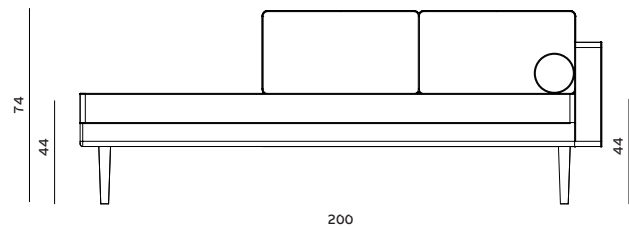

RIGHT SIDED CHAISE LONGUE

Freight is included in the prices within Europe.
Denmark and overseas markets are subject to freight charges.