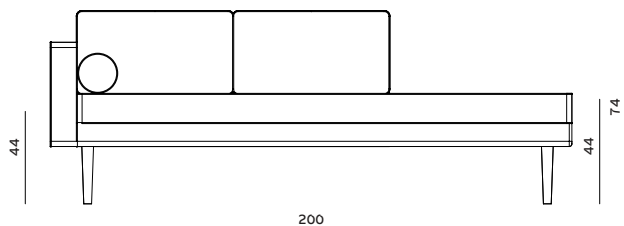

LEFT SIDED CHAISE LONGUE