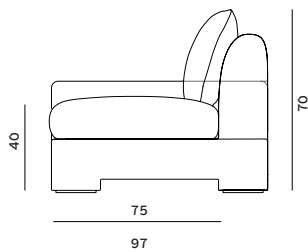

BAY CHAISE LONGUE / RIGHT SIDED

Size: W250 x D97 x H70 cm, SH40 x SD75 cm
Sales Unit: 1 pcs
Material: Corsica
Care: Dry clean

TEXTILE CORSICA

31002021
Light Beige
Melange

31001136
Beige
Melange

31001139
Green
Melange

BAY CHAISE LONGUE / LEFT SIDED

Size: W250 x D97 x H70 cm, SH40 x SD75 cm
Sales Unit: 1 pcs
Material: Corsica
Care: Dry clean

TEXTILE CORSICA

31002022
Light Beige
Melange

31001137
Beige
Melange

31001162
Green
Melange

RIGHT SIDED

Freight is included in the prices within Europe.
Denmark and overseas markets are subject to freight charges.