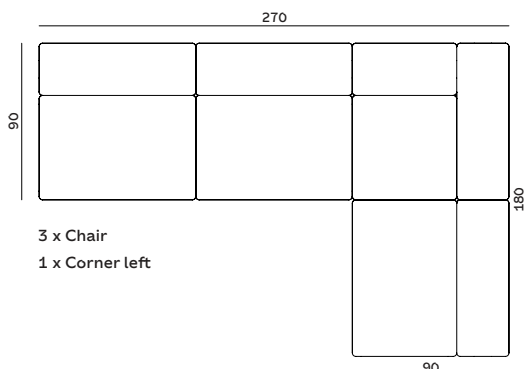

3 x Chair
1 x Corner left