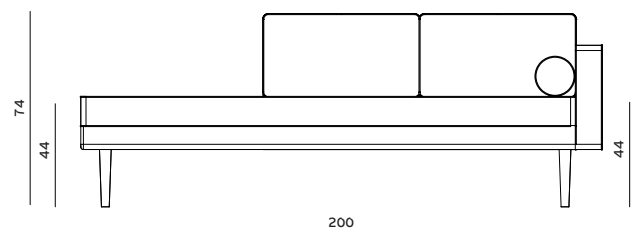

TEXTILE TWEED

31001163 Grey   31001164 Beige   31001165 Navy

RIGHT SIDED CHAISE LONGUE

Freight is included in the prices within Europe. Denmark and overseas markets are subject to freight charges.