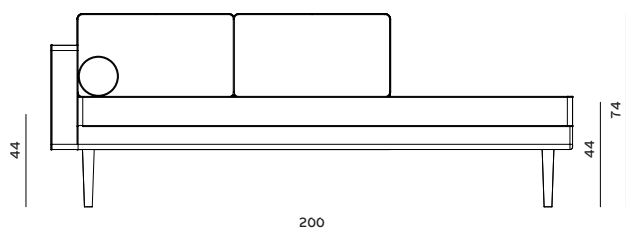

TEXTILE TWEED

31001155 Grey   31001158 Beige   31001161 Navy

LEFT SIDED CHAISE LONGUE

SIZES

WIND RIGHT SIDED CHAISE LONGUE

Size: W200 x D88 x H74 cm,
SH44 x SD62 cm
Sales Unit: 1 pcs