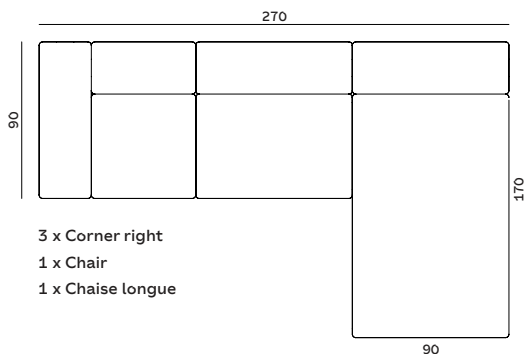

3 x Corner right
1 x Chair
1 x Chaise longue