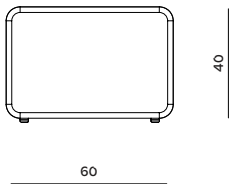

SIZES

POUF

CHAISE LONGUE

RIGHT CORNER

Freight is included in the prices within Europe.
Denmark and overseas markets are subject to freight charges.