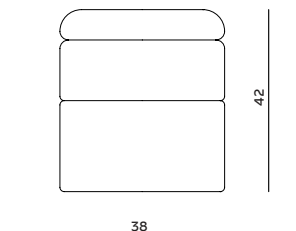

POND POUF / GABRIEL SELECT

Size: Ø68 x H30 cm
Sales Unit: 1 pcs
Care: Dry clean

31001146 Ocher

Freight is included in the prices within Europe. Denmark and overseas markets are subject to freight charges.