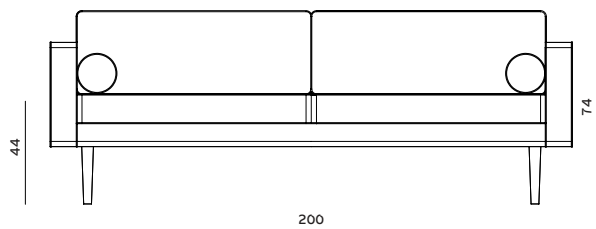

TEXTILE TWEED

31001153 Grey   31001156 Beige   31001159 Navy

SOFA

SIZES

WIND ARMCHAIR

Size: W84 x D88 x H74 cm,
SH44 x SD58 cm
Sales Unit: 1 pcs