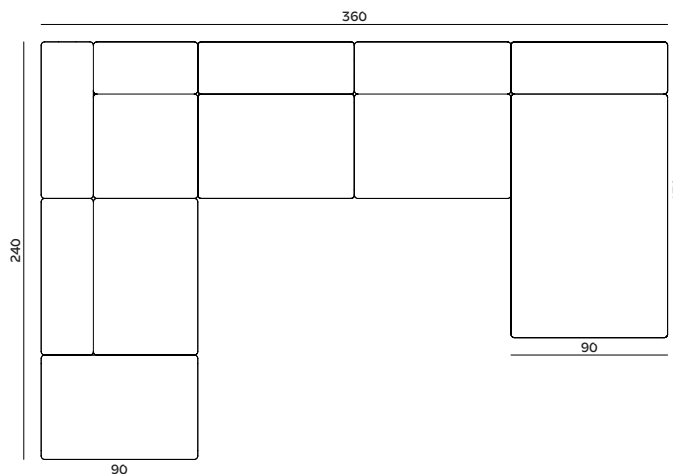

Suggested combinations for Lagoon modules

Lagoon modules offer a versatile choice for both private and public spaces. Configurable in multiple ways with the five modules to match large and small areas and choose between beautiful colours.