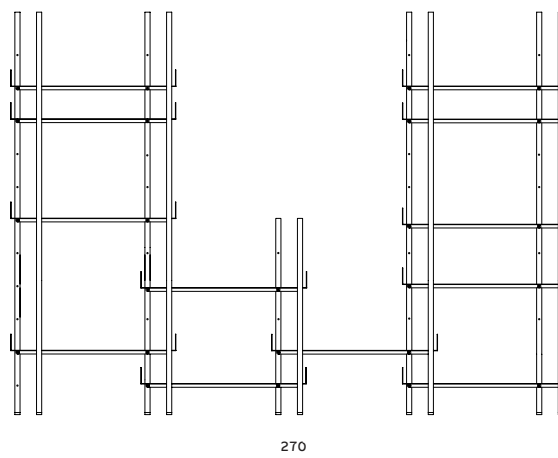

32001013
White

32001012
Black

NOBUKO BOOKCASE 12 SHELVES VOL.3

Size: W270 x D30 x H195 cm
Sales Unit: 1 pcs
Material: Powder coated iron

Freight is included in the prices within Europe.
Denmark and overseas markets are subject to freight charges.