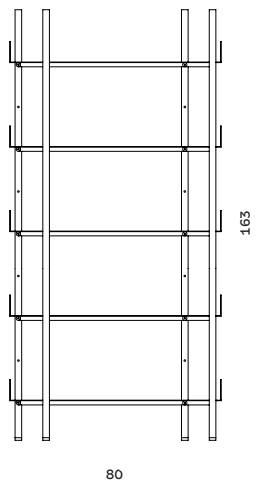

32000105
White

32000104
Black

NOBUKO BOOKCASE 5 SHELVES

Size: W80 x D30 x H163 cm
Sales Unit: 1 pcs
Material: Powder coated iron