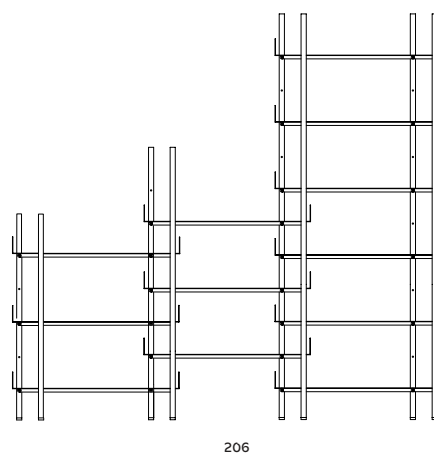

32000109
White

32000108
Black

NOBUKO BOOKCASE 12 SHELVES VOL.1

Size: W206 x D30 x H195 cm
Sales Unit: 1 pcs
Material: Powder coated iron