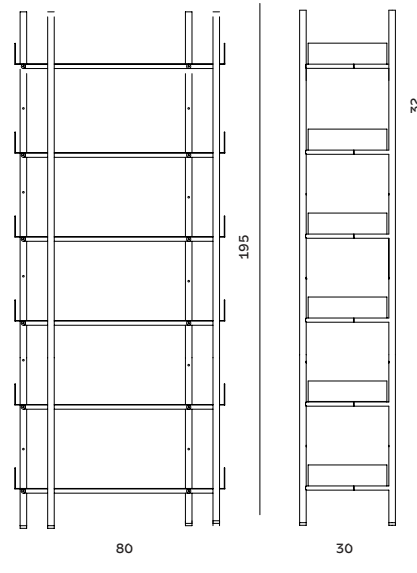

32000107
White

32000106
Black

NOBUKO BOOKCASE 6 SHELVES

Size: W80 x D30 x H195 cm
Sales Unit: 1 pcs
Material: Powder coated iron