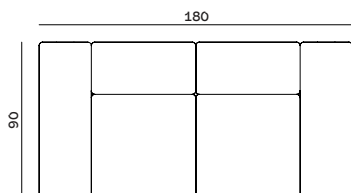

Suggested combinations for Lagoon modules

Lagoon modules offer a versatile choice for both private and public spaces. Configurable in multiple ways with the five modules to match large and small areas and choose between beautiful colours.

1 x Corner left
1 x Corner right