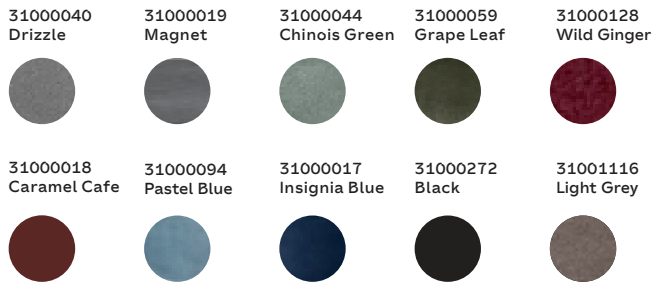

TEXTILE VELVET