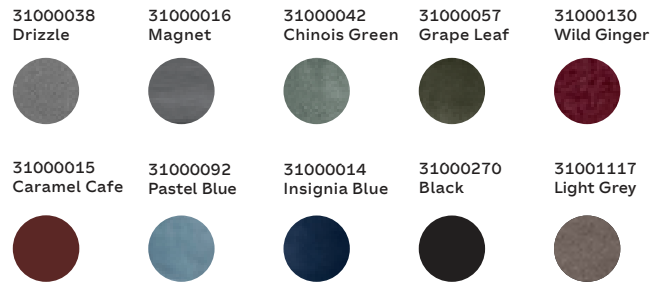

TEXTILE VELVET