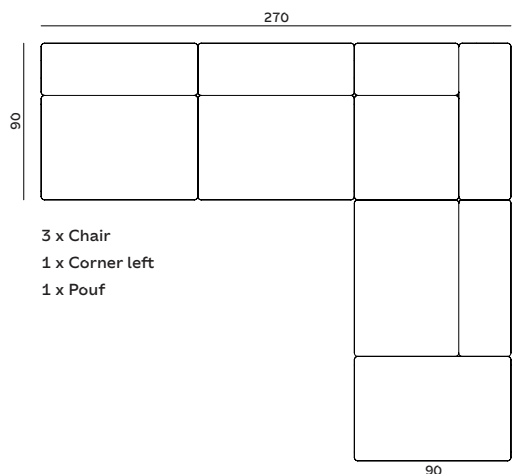

3 x Chair
1 x Corner left
1 x Pouf