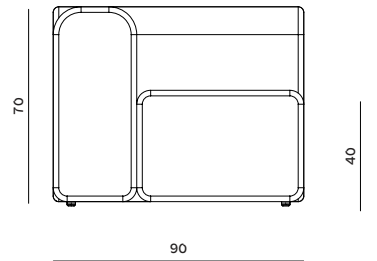

SIZES

POUF

CHAISE LONGUE

RIGHT CORNER

Freight is included in the prices within Europe.
Denmark and overseas markets are subject to freight charges.