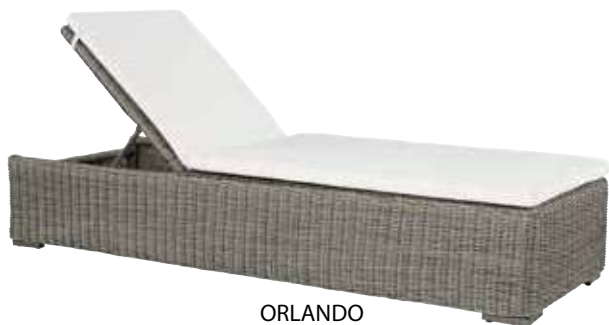

ALL WEATHER WICKER

ORLANDO
Polyethylene
w: 75cm d: 200cm h: 35cm sh: 40cm
Vintage A9637